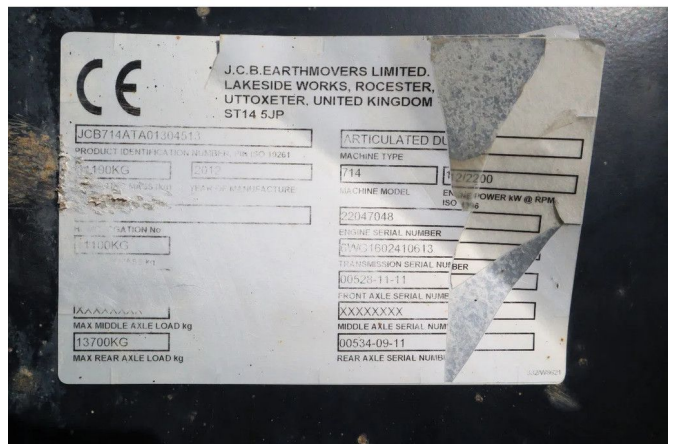

## JCB 714 | AIRCO | GOOD TIRES | WITH REGISTRATION

### COMMON

ID	113122.01
Make	JCB
Construction	Mini dumper

### PROPERTIES

Year	2012
Operating hours	5.539
Vehicle identification number	JCB714ATA01304513
Weight	12.000 kg
Load capacity	14.300 kg
Gross weight	26.100 kg
Length	680 cm
Width	250 cm
Height	345 cm

### DESCRIPTION

Emissions class: Stage IIIA

For sale:

JCB 714 (with registration)  
Year: 2012  
Hours: 5539  
Weight: 12.000 kg

Engine & Transmission:  
Cummins QSB6.7  
6.7-liter diesel  
6-cylinders  
Power: 123 kW / 165 HP  
Emission: Tier III  
Smooth shift transmission  
Max speed: 41 km/h