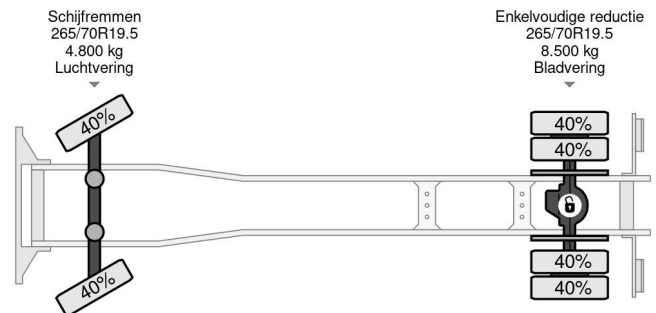

Iveco E25 | 4X2 | CARRIER | EURO 5

COMMON

ID	113290.1
Make	Iveco
Construction	Box body
Model	EuroCargo 120

PROPERTIES

Year	2013
Emissionclass	5
Mileage	189.055 km
First registration date	01-12-2013
Vehicle identification number	ZCFA1EJ0402585751
Axle configuration	4x2
Weight	7.365 kg
Load capacity	4.725 kg
Gross weight	12.000 kg
Wheelbase	480

Iveco EuroCargo 120 E25 | 4X2 | CARRIER | EURO 5

Referentienummer: 113290.1

ACCESSORIES

- Airbags • Air conditioning • Aluminium fuel tank • Anti-lock braking system • Central locking • Climate control • Cruise control • Electrically operated windows • Fog lights • Heater • Leaf spring suspension • Passenger seat • Radio/Cd/Audio system • Reversing camera

DESCRIPTION

Cool unit make: Carrier

VIDEO AVAILABLE, ASK FOR IT!

Make and model: Iveco Eurocargo 120E25

Wheel formula: 4x2

First registration: 01-12-2013

VIN: ZCFA1EJ0402585751

Mileage: 189.052 km

Construction: Cooling box with Carrier

Wheelbase: 4.80 m

GVW: 11.990 kg

Empty weight: 7.365 kg

Loading capacity: 4.725 kg

Engine: