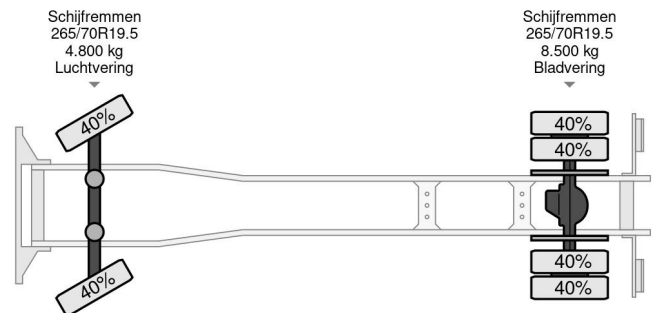

Iveco E25 | 4X2 | CARRIER | EURO 5

COMMON

ID	113290
Make	Iveco
Construction	Refrigerated/freezer transport
Model	EuroCargo 120

PROPERTIES

Year	2013
Emissionclass	5
Mileage	189.055 km
First registration date	01-12-2013
Vehicle identification number	ZCFA1EJ0402585751
Axle configuration	4x2
Weight	7.365 kg
Load capacity	4.725 kg
Gross weight	12.000 kg
Wheelbase	480

Iveco EuroCargo 120 E25 | 4X2 | CARRIER | EURO 5

Referentienummer: 113290

ACCESSORIES

- Airbags • Air conditioning • Aluminium fuel tank • Anti-lock braking system • Central locking • Climate control • Cruise control • Electrically operated windows • Fog lights • Heater • Leaf spring suspension • Passenger seat • Radio/Cd/Audio system • Reversing camera

DESCRIPTION

Cool unit make: Carrier

VIDEO AVAILABLE, ASK FOR IT!

Make and model: Iveco Eurocargo 120E25

Wheel formula: 4x2

First registration: 01-12-2013

VIN: ZCFA1EJ0402585751

Mileage: 189.052 km

Construction: Cooling box with Carrier

Wheelbase: 4.80 m

GVW: 11.990 kg

Empty weight: 7.365 kg

Loading capacity: 4.725 kg

Engine: