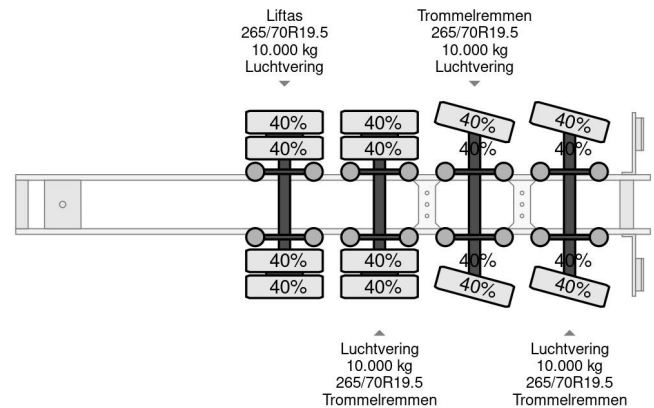

Istrail 4-AXLE SEMI-TRAILER | HYDR RAMPS | HYDR WIDENING | EXTENTION

COMMON

ID	113814.1
Make	Istrail
Construction	Semi low loader

PROPERTIES

Year	2015
First registration date	13-05-2015
Vehicle identification number	SZFNN2520FLD09203
Weight	14.700 kg
Load capacity	45.300 kg
Gross weight	60.000 kg

Istrail 4-AXLE SEMI-TRAILER | HYDR RAMPS | HYDR WID...

Referentienummer: 113814.1

ACCESSORIES

- Extra steering axle
- Tail lift

DESCRIPTION

For sale:

Make and model: Istrail NN252/17 machine trailer
 First registration: 13-05-2015
 VIN: SZFNN2520FLD09203
 Construction: Extendable semi-trailer
 GVW: 60.000 kg
 Empty weight: 14.700 kg
 Loading capacity: 45.300 kg

Dimensions:
 Length: 13.49 m
 Width: 2.55 m
 Width extended: 3 m
 Extended length: 14.49 m
 Extension length...