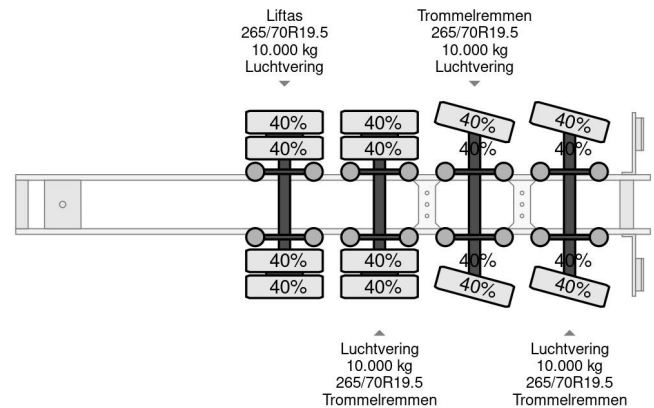

Istrail 4-AXLE SEMI-TRAILER | HYDR RAMPS | HYDR WIDENING | EXTENTION

COMMON

ID	113814
Make	Istrail
Construction	Semi low loader

PROPERTIES

Year	2015
First registration date	13-05-2015
Vehicle identification number	SZFNN2520FLD09203
Weight	14.700 kg
Load capacity	45.300 kg
Gross weight	60.000 kg

Istrail 4-AXLE SEMI-TRAILER | HYDR RAMPS | HYDR WID...

Referentienummer: 113814

ACCESSORIES

- Extra steering axle
- Tail lift

DESCRIPTION

For sale:

Make and model: Istrail NN252/17 machine trailer
 First registration: 13-05-2015
 VIN: SZFNN2520FLD09203
 Construction: Extendable semi-trailer
 GVW: 60.000 kg
 Empty weight: 14.700 kg
 Loading capacity: 45.300 kg

Dimensions:
 Length: 13.49 m
 Width: 2.55 m
 Width extended: 3 m
 Extended length: 14.49 m
 Extension length...