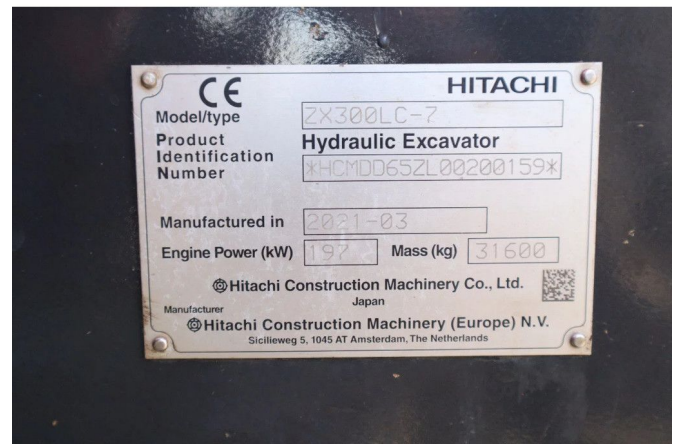

### COMMON

ID	113950
Make	Hitachi
Construction	Excavator

### PROPERTIES

Year	2021
Operating hours	11.676
Vehicle identification number	HCMDD65ZL00200159
Weight	31.600 kg

### DESCRIPTION

Emissions class: Stage V

For sale:

Hitachi ZX300LC-7  
 Year: 2021  
 Hours: 11.676  
 Operating weight: 31.600 kg

Engine:  
 Isuzu  
 6-cylinder diesel  
 Power: 197 kW / 268 HP  
 Emissions: Stage V  
 CE-machine