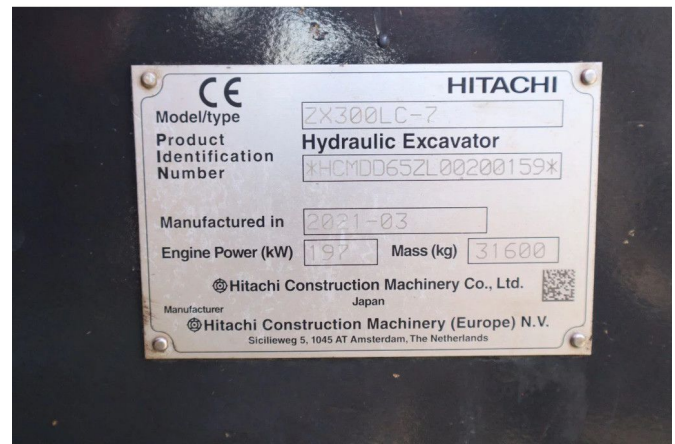

Hitachi ZX300 LC-7 | ROTOTILT | BUCKET

COMMON

ID	113950.1
Make	Hitachi
Construction	Excavator

PROPERTIES

Year	2021
Operating hours	11.676
Vehicle identification number	HCMDD65ZL00200159
Weight	31.600 kg

ACCESSORIES

- Air Suspension Seats
- Bluetooth
- Cabin
- Central lubrication system
- Onboard Computer
- Rotating beacon

DESCRIPTION

Emissions class: Stage V

For sale:

Hitachi ZX300LC-7
 Year: 2021
 Hours: 11.676
 Operating weight: 31.600 kg

Engine:
 Isuzu
 6-cylinder diesel
 Power: 197 kW / 268 HP
 Emissions: Stage V
 CE-machine

Undercarriage:
 Plates 60cm
 Plates: 60%
 Rolls: 60%
 Sprocket: 60%