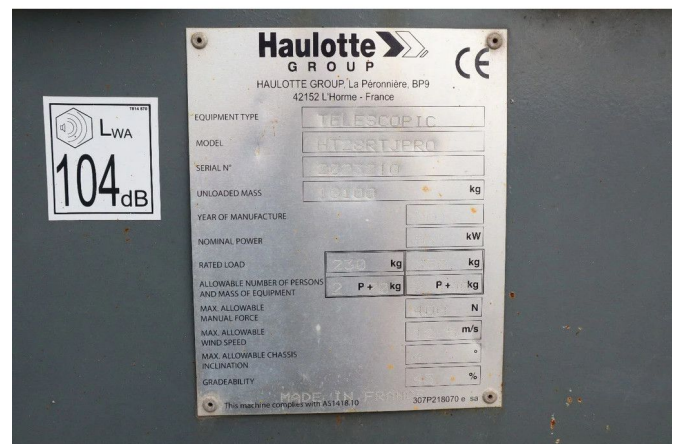

Haulotte HT28 RTJ PRO | 28 METER | GOOD CONDITION

COMMON

ID	113394-1
Make	Haulotte
Construction	Aerial platform

PROPERTIES

Year	2017
Operating hours	2.388
Vehicle identification number	2019866
Lifting height	2.590 cm
Lifting capacity	350 cm

ACCESSORIES

DESCRIPTION

Damages: none
Emissions class: Stage IV

For sale:

Haulotte HT 28 RTJ PRO
Year: 2017
Hours: 2.300
Operating weight: 18.100 kg
CE approved

Engine:
Diesel
4x4 driven/ all wheel steering

Performance:
Max. working height: 27.9 m
Max platform height: 25.9 m
Max horizontal reach: 23.85 m
Dual load capacity:...