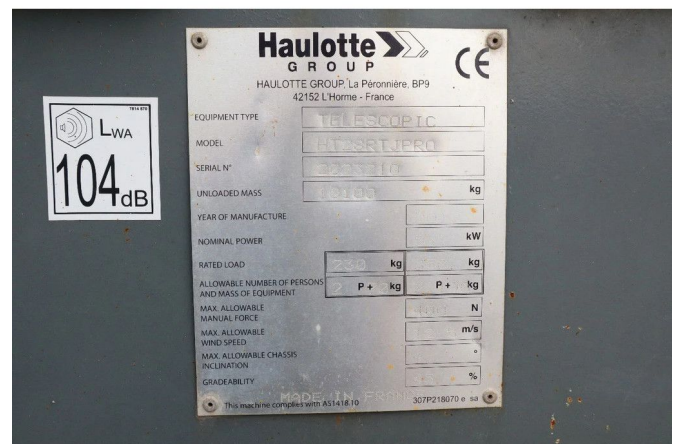

Haulotte HT28 RTJ PRO | 28 METER | GOOD CONDITION

COMMON

ID	113394-02
Make	Haulotte
Construction	Aerial platform

PROPERTIES

Year	2017
Operating hours	2.388
Vehicle identification number	2019866
Lifting height	2.590 cm
Lifting capacity	350 cm

ACCESSORIES

DESCRIPTION

Damages: none
Emissions class: Stage IV

For sale:

Haulotte HT 28 RTJ PRO
Year: 2017
Hours: 2.300
Operating weight: 18.100 kg
CE approved

Engine:
Diesel
4x4 driven/ all wheel steering

Performance:
Max. working height: 27.9 m
Max platform height: 25.9 m
Max horizontal reach: 23.85 m
Dual load capacity:...