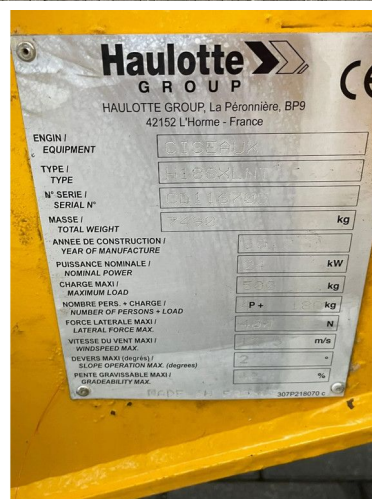

Haulotte H18 SXL NT | 18 METER | 500 KG | 4X4

COMMON

ID	112541
Make	Haulotte
Construction	Aerial platform

PROPERTIES

Year	2012
Operating hours	1.807
Vehicle identification number	CD116705
Length	530 cm
Width	225 cm
Height	297 cm
Lifting height	1.600 cm
Lifting capacity	500 cm

ACCESSORIES

DESCRIPTION

Damages: none

For sale:

Haulotte H18SXLNT
Year: 2012
Hours: 1.807
Weight: 7.490 kg

Performance:
Working height: 18 m
Lift capacity: 500 kg
Length platform retracted: 5.3 m
Length platform extended: 7.3 m

Power source:
Hatz 2L41C
Turbo diesel
Power: 23 kW / 31 HP
Displacement: 1.716 cc