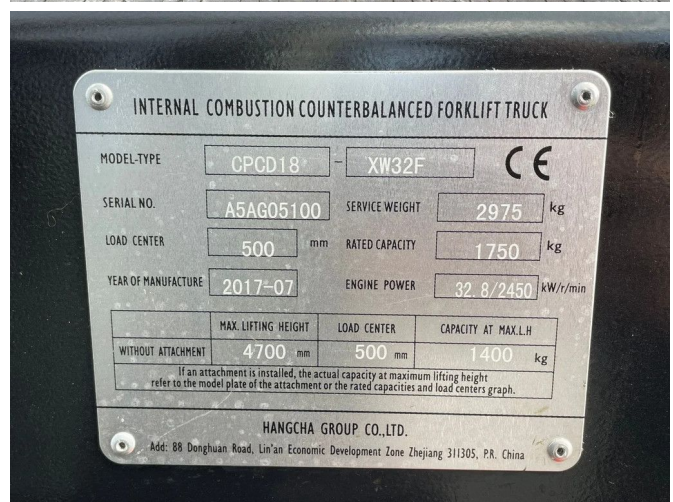

Hangcha CPCD18 - XW32F | 1.75 TON | 4.7 M HEIGHT | SIDESHIFT

COMMON

ID	112583
Make	Hangcha
Construction	Forklift truck

PROPERTIES

Year	2017
Operating hours	3.562
Vehicle identification number	A5AG05100
Weight	2.975 kg
Length	250 cm
Width	108 cm
Height	215 cm
Lifting height	470 cm
Lifting capacity	1.750 cm
Drive height	220 cm

ACCESSORIES

DESCRIPTION

Damages: none
Mast type: triplex

For sale:

Hangcha CPCD18 – XW32F
Year: 2017
Hours: 3.563
Weight: 2.975 kg

Engine:
Yanmar 4TNE92-HRJ
Diesel engine
Power: 32.8 kW / 45 PK

General specifications:
LED working lights
Rotating beacon on roof