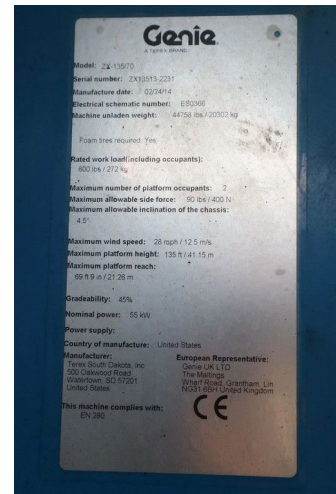

Genie ZX-135/70 | 43 METER | 272 KG

COMMON

ID	113684.01
Make	Genie
Construction	Aerial platform

PROPERTIES

Year	2014
Operating hours	2.203
Vehicle identification number	ZX13513-2231
Lifting height	4.120 cm
Lifting capacity	272 cm

ACCESSORIES

DESCRIPTION

For sale:

Genie ZX135/70
 Year: 2014
 Hours: 2.203
 Operating weight: 20.302 kg

Engine:
 Power: 74 HP / 55 kW
 Deutz TD2.9L4 turbo diesel,
 Emissions: Tier 4f
 Diesel
 4x4 driven
 Good tyres

Performance:
 Max. working height: 43.2 m
 Max platform height: 41.2 m
 Max horizontal reach: 18 m
 Platform capacity: 2...