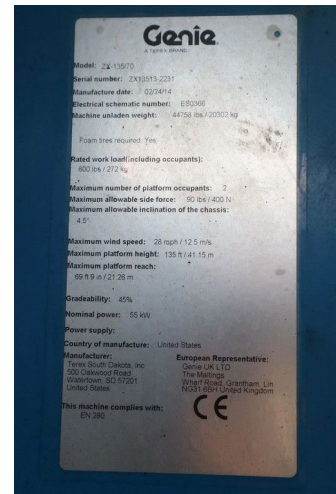

## Genie ZX-135/70 | 43 METER | 272 KG

### COMMON

ID	113684-4
Make	Genie
Construction	Aerial platform

### PROPERTIES

Year	2014
Operating hours	2.203
Vehicle identification number	ZX13513-2231
Lifting height	4.120 cm
Lifting capacity	272 cm

### DESCRIPTION

For sale:

Genie ZX135/70  
 Year: 2014  
 Hours: 2.203  
 Operating weight: 20.302 kg

Engine:  
 Power: 74 HP / 55 kW  
 Deutz TD2.9L4 turbo diesel,  
 Emissions: Tier 4f  
 Diesel  
 4x4 driven  
 Good tyres