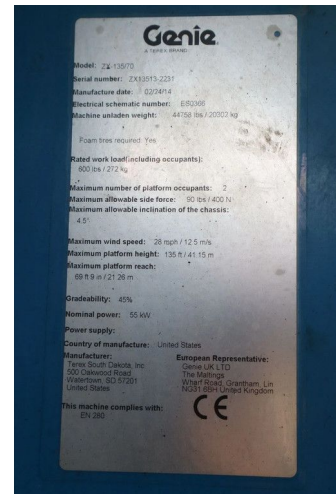

Genie ZX-135/70 | 43 METER | 272 KG

COMMON

| | |
|--------------|-----------------|
| ID | 113684.02 |
| Make | Genie |
| Construction | Aerial platform |

PROPERTIES

| | |
|-------------------------------|--------------|
| Year | 2014 |
| Operating hours | 2.203 |
| Vehicle identification number | ZX13513-2231 |
| Lifting height | 4.120 cm |
| Lifting capacity | 272 cm |

ACCESSORIES

DESCRIPTION

For sale:

Genie ZX135/70
 Year: 2014
 Hours: 2.203
 Operating weight: 20.302 kg

Engine:
 Power: 74 HP / 55 kW
 Deutz TD2.9L4 turbo diesel,
 Emissions: Tier 4f
 Diesel
 4x4 driven
 Good tyres

Performance:
 Max. working height: 43.2 m
 Max platform height: 41.2 m
 Max horizontal reach: 18 m
 Platform capacity: 2...