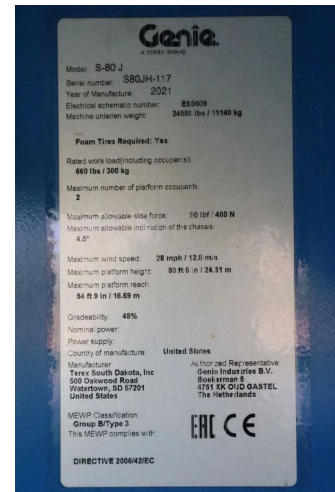

## Genie S-80 J | 26.5 METER | 300 KG | LOW HOURS

### COMMON

ID	113679.04
Make	Genie
Construction	Aerial platform

### PROPERTIES

Year	2021
Operating hours	665
Vehicle identification number	S80JH-117
Length	798 cm
Width	249 cm
Height	274 cm
Lifting height	2.451 m
Lifting capacity	300 cm

### DESCRIPTION

For sale:

Genie S-80 J  
 Year: 2021  
 Hours: 665  
 Operating weight: 11.140 kg

Engine:  
 Kubota D1803  
 3 cylinder  
 Power: 36 Kw / 49 HP  
 Diesel  
 4x4 driven

Performance:  
 Max. working height: 26.51 m  
 Max platform height: 24.51 m  
 Max horizontal reach: 16.69 m  
 Platform capacity: 300 kg  
 353 degrees rotation