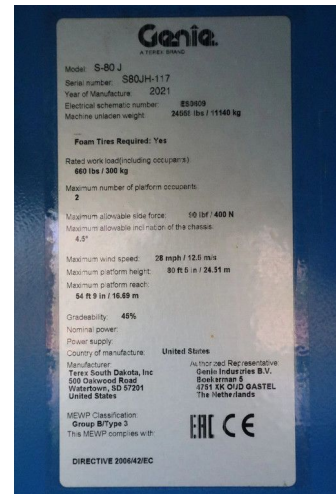

## Genie S-80 J | 26.5 METER | 300 KG | LOW HOURS

### COMMON

ID	113679.03
Make	Genie
Construction	Aerial platform

### PROPERTIES

Year	2021
Operating hours	665
Vehicle identification number	S80JH-117
Length	798 cm
Width	249 cm
Height	274 cm
Lifting height	2.451 m
Lifting capacity	300 cm

### DESCRIPTION

For sale:

Genie S-80 J  
 Year: 2021  
 Hours: 665  
 Operating weight: 11.140 kg

Engine:  
 Kubota D1803  
 3 cylinder  
 Power: 36 Kw / 49 HP  
 Diesel  
 4x4 driven

Performance:  
 Max. working height: 26.51 m  
 Max platform height: 24.51 m  
 Max horizontal reach: 16.69 m  
 Platform capacity: 300 kg  
 353 degrees rotation