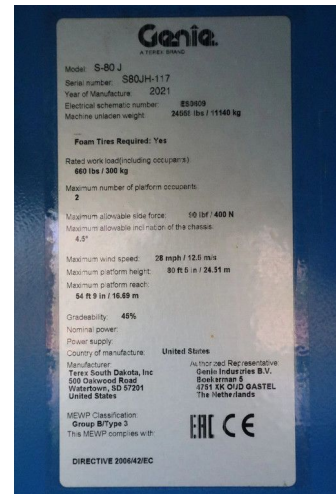

Genie S-80 J | 26.5 METER | 300 KG | LOW HOURS

COMMON

ID	113679-1
Make	Genie
Construction	Aerial platform

PROPERTIES

Year	2021
Operating hours	665
Vehicle identification number	S80JH-117
Length	798 cm
Width	249 cm
Height	274 cm
Lifting height	2.451 m
Lifting capacity	300 cm

ACCESSORIES

DESCRIPTION

For sale:

Genie S-80 J
 Year: 2021
 Hours: 665
 Operating weight: 11.140 kg

Engine:
 Kubota D1803
 3 cylinder
 Power: 36 Kw / 49 HP
 Diesel
 4x4 driven

Performance:
 Max. working height: 26.51 m
 Max platform height: 24.51 m
 Max horizontal reach: 16.69 m
 Platform capacity: 300 kg
 353 degrees rotation