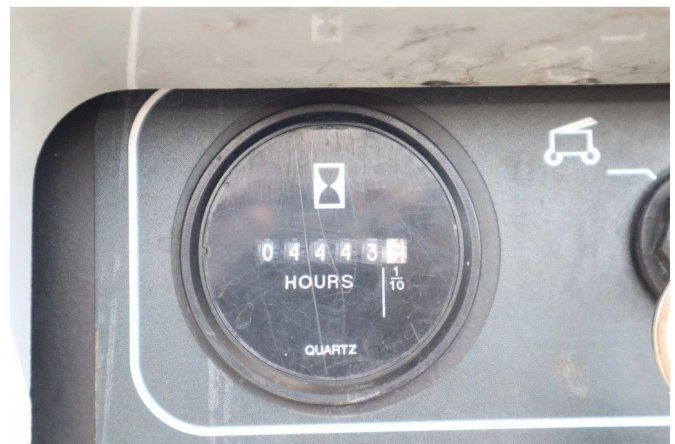

Genie S-65 | 22 METER | 227 KG

COMMON

ID	113977-1
Make	Genie
Construction	Aerial platform

PROPERTIES

Year	2013
Operating hours	4.443
Vehicle identification number	S6013-25297
Length	760 cm
Width	250 cm
Height	272 cm
Lifting height	1.980 cm
Lifting capacity	227 cm

ACCESSORIES

DESCRIPTION

For sale:

Genie S-65
Year: 2013
Hours: 4.443
Operating weight: 10.109 kg
CE approved (EU machine)

Engine:
Deutz D 2011 L 03 I
Power: 36.3 kW / 49 HP
Displacement: 2.332 cc
Diesel
Air cooled
4x4 driven

Performance:
Max. working height: 21.8 m
Max platform height: 19.8 m
Max horizontal reach: 17.1 m