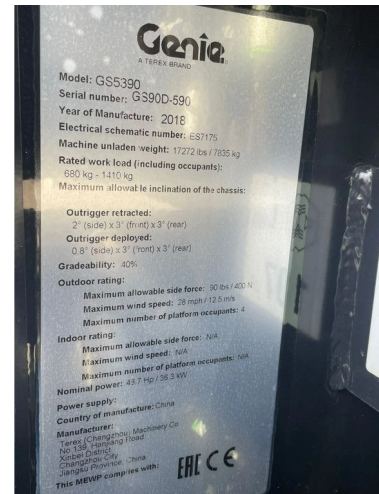

## Genie GS-5390 RT | 18 METER | 680 KG | 220V

### COMMON

ID	112560
Make	Genie
Construction	Aerial platform

### PROPERTIES

Year	2018
Operating hours	1.438
Length	488 cm
Width	234 cm
Height	315 cm
Lifting height	1.615 cm
Lifting capacity	680 cm

Power source:  
 Deutz D 2011 L03 I  
 Turbo diesel  
 Power: 36 kW / 49 HP

Transport dimensions