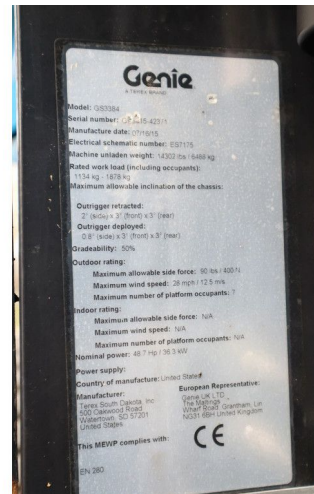

Genie GS-3384 RT | 12 METER | 1.134 KG

COMMON

ID	113879.1
Make	Genie
Construction	Aerial platform

PROPERTIES

Year	2015
Operating hours	2.004
Vehicle identification number	GS8415-42371
Length	488 cm
Width	213 cm
Height	200 cm
Lifting height	1.006 cm
Lifting capacity	1.134 cm

ACCESSORIES

DESCRIPTION

For sale:

Genie GS-3384 RT with outriggers
 Year: 2015
 Hours: 2.004
 Weight: 6.488 kg

Performance:
 Working height: 12.06 m
 Lift capacity: 1.134 kg
 Length platform retracted: 3.94 m
 Length platform extended: 6.57 m

Power source:
 Deutz F3L 1011
 Power: 35.8 kW / 48 HP
 Diesel engine
 Air cooled

Transport d...