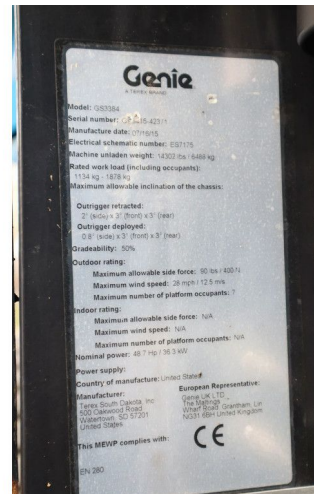

## Genie GS-3384 RT | 12 METER | 1.134 KG

### COMMON

ID	113879.1
Make	Genie
Construction	Aerial platform

### PROPERTIES

Year	2015
Operating hours	2.004
Vehicle identification number	GS8415-42371
Length	488 cm
Width	213 cm
Height	200 cm
Lifting height	1.006 cm
Lifting capacity	1.134 cm

### DESCRIPTION

For sale:

Genie GS-3384 RT with outriggers  
 Year: 2015  
 Hours: 2.004  
 Weight: 6.488 kg

Performance:  
 Working height: 12.06 m  
 Lift capacity: 1.134 kg  
 Length platform retracted: 3.94 m  
 Length platform extended: 6.57 m