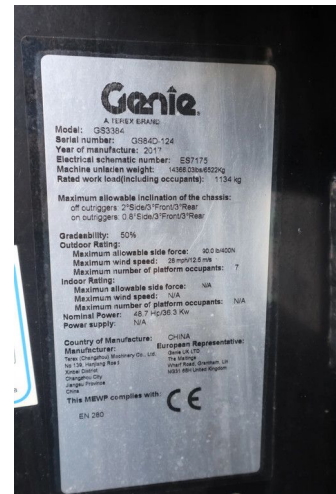

Genie GS-3384 | 12 METER | 1.134 KG

COMMON

ID	114046
Make	Genie
Construction	Aerial platform

PROPERTIES

Year	2017
Operating hours	1.955
Gross weight	6.522 kg
Length	488 cm
Width	213 cm
Height	200 cm
Lifting height	1.006 cm
Lifting capacity	1.134 cm

ACCESSORIES

DESCRIPTION

For sale:

Genie GS-3384 RT with outriggers
Year: 2017
Hours: 1.955
Weight: 6.522 kg

Performance:
Working height: 12.06 m
Lift capacity: 1.134 kg
Length platform retracted: 3.94 m
Length platform extended: 6.57 m

Power source:
Deutz D2011L03
Power: 36 kW / 48 HP
Diesel engine
Air cooled

Transport dim...