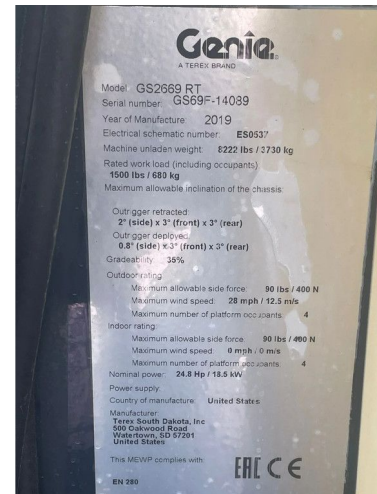

## Genie GS-2669 RT | 10 METER | 680 KG

### PROPERTIES

Year	2019
Operating hours	530
Vehicle identification number	GS69F-14089
Length	312 cm
Width	175 cm
Height	192 cm
Lifting height	77 cm
Lifting capacity	680 cm

### DESCRIPTION

Damages: none

For sale:

Genie GS-2669 RT  
 Year: 2019  
 Hours: 530  
 Weight: 3.730kg

Performance:  
 Working height: 9.75 m  
 Lift capacity: 680 kg  
 Length platform retracted: 2.79 m  
 Length platform extended: 3.96 m

Power source:  
 Kubota D1105  
 Power: 24.8 HP

Transport dimensions:  
 Length: 2.12 m