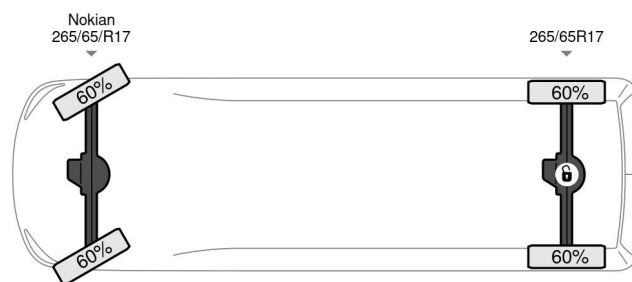

ACCESSORIES

- All wheel drive
- Automatic
- Bluetooth
- Cabin
- Climate control
- Differential Lock
- Leather interior
- Light (metallic) rims
- Metallic paint
- Onboard Computer
- Rain Sensor
- Trailer coupling

DESCRIPTION

For sale:

Make: Ford Ranger Limited
First registration: 07-09-2020
VIN: 6FPPXXMJ2PLA02000
Mileage: 167.695 km
Construction: Pick-up
GVW: 3.270 kg
Empty weight: 2.355 kg
Loading capacity: 840 kg
Max trailer weight with brakes: 3.500 kg

Engine:
Power: 125 kW / 170 HP
Cylinders: 4
Capacity: 1.996 cm³
Emission standar...