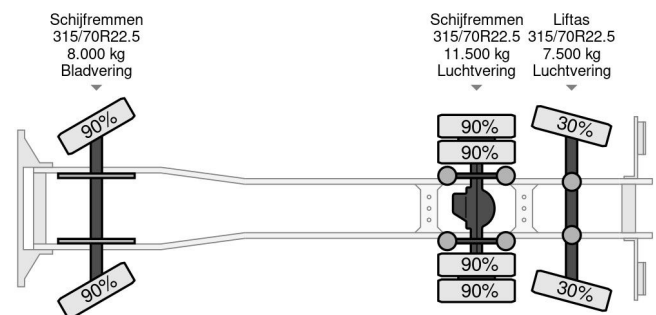

EMOSS 2728 | 6X2*4 | NORBA 21M3 | ELECTRIC | FULL EMOSS CHECK

COMMON

ID	114053
Make	EMOSS
Construction	Garbage truck

PROPERTIES

Year	2019
Emissionclass	6
Mileage	34.382 km
First registration date	12-09-2019
License plate	37-BNT-8
Vehicle identification number	XLRASM4700G267542
Axle configuration	6x2
Weight	16.795 kg
Load capacity	10.205 kg
Gross weight	27.000 kg
Wheelbase	520

EMOSS 2728 | 6X2*4 | NORBA 21M3 | ELECTRIC | FULL E...

Referentienummer: 114053

ACCESSORIES

- Air conditioning
- Air Suspension Seats
- Automatic
- Bluetooth
- Cabin
- Climate control
- Cruise control
- Lane Assist
- Leather interior
- Onboard Computer
- PTO
- Reversing camera
- Rotating beacon
- Spotlight front
- Spotlight rear
- Visor

DESCRIPTION

For sale:

Full EMOSS inspection rapport available.
This electric garbage truck is in excellent condition!
Big service performed by EMOSS before sale.

Make: EMOSS / DAF 2728 FULL ELECTRIC
Wheel formula: 6x2*4
First registration: 12-09-2019
VIN: XLRASM4700G267542
Mileage: 34.382 km
Construction: Garbage truck
Wheelbase: 380 mm
GV...