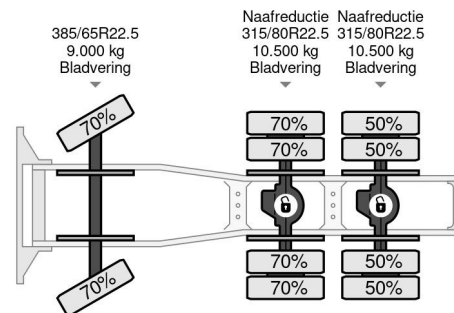

DAF XF 510 6X4 | TRACTOR + TIPPER | RETARDER

Referentienummer: 113939.04

ACCESSORIES

- Air conditioning
- Air Suspension Seats
- Aluminium fuel tank
- Anti-lock braking system
- Automatic
- Bluetooth
- Climate control
- Coupling
- Cruise control
- Differential Lock
- Lane Assist
- Onboard Computer
- PTO
- Retarder
- Reversing camera
- Sleeper cab
- Spotlights
- Toolbox
- Vehicle heater

DESCRIPTION

Tail lift: Yes

For sale:

Make and model: DAF XF 510 Tractor + Tipper
Wheel formula: 6x4
First registration: 22-04-2016
VIN: XLRTTH4300G086773
Mileage: 152.331 km
Construction: Kipper
Wheelbase: 3.30 m
GVW: 28.000 kg
CVW: 60.000 kg
Empty weight: 14.325 kg
Loading capacity: 13.675 kg

Engine:
Power: 375 ...