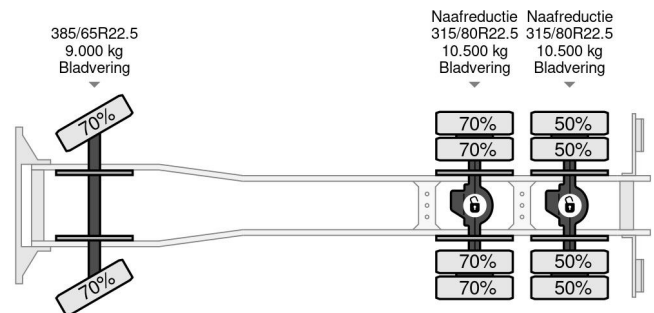

DAF 6X4 | TRACTOR + TIPPER | RETARDER

COMMON

ID	113939-03
Make	DAF
Construction	Tipper
Model	XF 510

PROPERTIES

Year	2016
Emissionclass	6
Mileage	152.331 km
First registration date	22-04-2016
Vehicle identification number	XLRTH4300G086773
Axle configuration	6x4
Weight	14.324 kg
Load capacity	13.675 kg
Gross weight	28.000 kg
Wheelbase	330

DAF XF 510 6X4 | TRACTOR + TIPPER | RETARDER

Referentienummer: 113939-03

ACCESSORIES

- Air conditioning
- Air Suspension Seats
- Aluminium fuel tank
- Anti-lock braking system
- Automatic
- Bluetooth
- Climate control
- Coupling
- Cruise control
- Differential Lock
- Lane Assist
- Onboard Computer
- PTO
- Retarder
- Reversing camera
- Sleeper cab
- Spotlights
- Toolbox
- Vehicle heater

DESCRIPTION

Tail lift: Yes

For sale:

Make and model: DAF XF 510 Tractor + Tipper
 Wheel formula: 6x4
 First registration: 22-04-2016
 VIN: XLRTH4300G086773
 Mileage: 152.331 km
 Construction: Kipper
 Wheelbase: 3.30 m
 GVW: 28.000 kg
 CVW: 60.000 kg
 Empty weight: 14.325 kg
 Loading capacity: 13.675 kg

Engine:
 Power: 375 ...