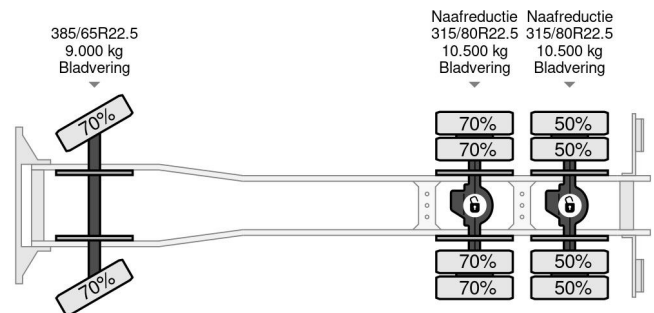

DAF 6X4 | TRACTOR + TIPPER | RETARDER

COMMON

ID	113939
Make	DAF
Construction	Tipper
Model	XF 510

PROPERTIES

Year	2016
Emissionclass	6
Mileage	152.331 km
First registration date	22-04-2016
Vehicle identification number	XLRTH4300G086773
Axle configuration	6x4
Weight	14.324 kg
Load capacity	13.675 kg
Gross weight	28.000 kg
Wheelbase	330

DAF XF 510 6X4 | TRACTOR + TIPPER | RETARDER

Referentienummer: 113939

ACCESSORIES

- Air conditioning
- Air Suspension Seats
- Aluminium fuel tank
- Anti-lock braking system
- Automatic
- Bluetooth
- Climate control
- Coupling
- Cruise control
- Differential Lock
- Lane Assist
- Onboard Computer
- PTO
- Retarder
- Reversing camera
- Sleeper cab
- Spotlights
- Toolbox
- Vehicle heater

DESCRIPTION

Tail lift: Yes

For sale:

Make and model: DAF XF 510 Tractor + Tipper
 Wheel formula: 6x4
 First registration: 22-04-2016
 VIN: XLRTH4300G086773
 Mileage: 152.331 km
 Construction: Kipper
 Wheelbase: 3.30 m
 GVW: 28.000 kg
 CVW: 60.000 kg
 Empty weight: 14.325 kg
 Loading capacity: 13.675 kg

Engine:
 Power: 375 ...