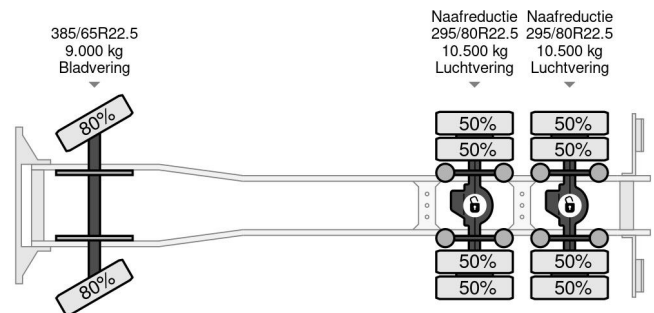

DAF | 6X4 | MANUAL | RETARDER | BIG AXLES | EURO 5

COMMON

ID	113911
Make	DAF
Construction	Tipper
Model	XF 105.460

PROPERTIES

Year	2012
Emissionclass	5
Mileage	279.699 km
First registration date	30-05-2013
Vehicle identification number	XLRAT48MS0E965548
Axle configuration	6x4
Weight	13.200 kg
Load capacity	14.725 kg
Gross weight	28.000 kg
Wheelbase	335

DAF XF 105.460 | 6X4 | MANUAL | RETARDER | BIG AXLES ...

Referentienummer: 113911

ACCESSORIES

- Air conditioning
- Air Suspension Seats
- Aluminium fuel tank
- Central doorlocking
- Coupling
- Cruise control
- Differential Lock
- Electric windows
- Heater
- Intarder
- Passenger seat
- PTO
- Retarder
- Rotating beacon
- Spotlights
- Toolbox

DESCRIPTION

For sale:

Make and model: DAF XF 105.460
 Wheel formula: 6x4
 First registration: 30-05-2013
 VIN: XLRAT48MS0E965548
 Mileage: 279.699 km
 Construction: Kipper
 Wheelbase: 3.35 m
 GVW: 28.000 kg
 CVW: 58.000 kg
 Empty weight: 13.200 kg
 Loading capacity: 14.725 kg

Engine:
 Power: 340 KW / 462 HP
 Cylinders: 6
 Cyli...