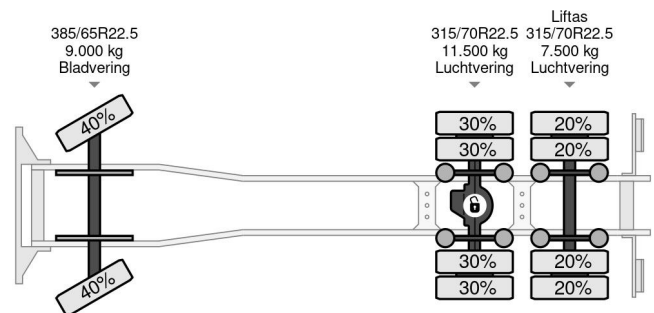

DAF | 6X2 | VDL HOOKLIFT | EURO 5

COMMON

ID	114183
Make	DAF
Construction	Hook arm system
Model	CF 85.360

PROPERTIES

Year	2008
Emissionclass	5
Mileage	643.577 km
First registration date	30-10-2008
License plate	BV-NJ-15
Vehicle identification number	XLRAS85MCOE825462
Axle configuration	6x2
Weight	11.740 kg
Load capacity	16.260 kg
Gross weight	28.000 kg
Wheelbase	620

DAF CF 85.360 | 6X2 | VDL HOOKLIFT | EURO 5

Referentienummer: 114183

ACCESSORIES

- Aluminium fuel tank • Automatic • Climate control • Coupling • Cruise control • Differential Lock • Onboard Computer • PTO • Reversing camera • Rotating beacon • Toolbox • Vehicle heater • Visor

DESCRIPTION

For sale:

Make and model: DAF CF85.360
 Wheel formula: 6x2
 First registration: 30-10-2008
 VIN: XLRAS85MCOE825462
 Mileage: 643.577 km
 Construction: Hooklift
 Wheelbase: 4.55 cm
 GVW: 28.000 kg
 Empty weight: 11.740 kg
 Loading capacity: 16.260 kg

Engine:
 Power: 265 KW / 360 HP
 Cylinders: 6
 Capacity: 12.902 cm³
 Emi...