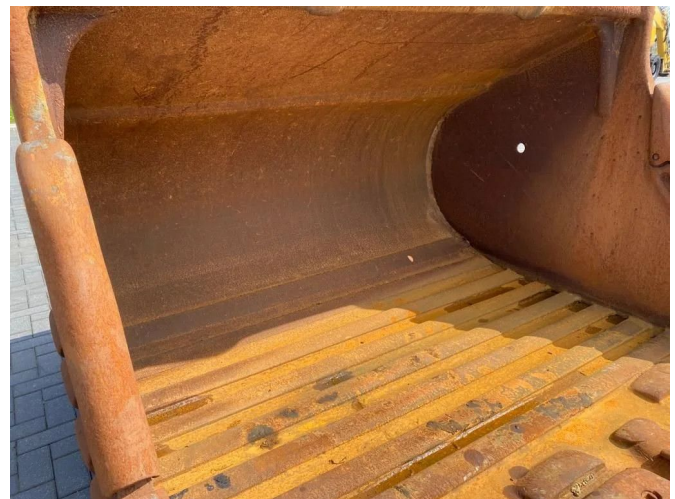

Caterpillar 390 TOOTH BUCKET | TEETH BUCKET | SCHAUFEL

COMMON

ID	111371
Make	Caterpillar
Construction	Container

PROPERTIES

ACCESSORIES

DESCRIPTION

Damages: none

For sale:

Caterpillar 390 tooth bucket
The bucket is in good condition.

Measurements coupling:

Width: 66 cm
Height: 70 cm
Pin width: 13 cm

Measurements bucket:

Width: 255 cm
Height: 187 cm
Length: 226 cm

Of course, we have more pictures and information available, and we are looking forward to he...