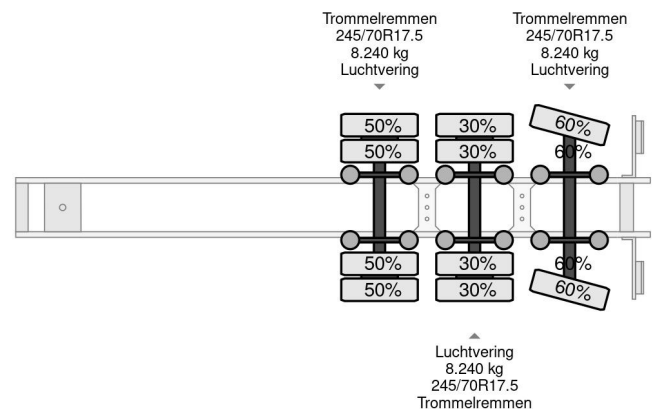

Broshuis E-219/27S | 6 METER EXTENTION | STEERING AXLE

COMMON

ID	114146.1
Make	Broshuis
Construction	Semi low loader

PROPERTIES

Year	1993
First registration date	17-03-1993
License plate	OD-28-BV
Vehicle identification number	XL931N5SAPL007018
Weight	9.460 kg
Load capacity	33.260 kg
Gross weight	42.720 kg

Broshuis E-219/27S | 6 METER EXTENTION | STEERING AXLE

Referentienummer: 114146.1

ACCESSORIES

- Extra steering axle

DESCRIPTION

For sale:

Make and model: Broshuis E-2190/27 S
 First registration: 17-03-1993
 VIN: XL931N5SAPL007018
 Construction: Extendable semi-trailer
 GVW: 42.720 kg
 Empty weight: 9.460 kg
 Loading capacity: 33.260 kg
 Dutch TUV: 1-7-2026

Dimensions:
 Extendable length: 6 m
 Total length extended: 19.95 m
 Total length: 13.95 m
 Floor ...