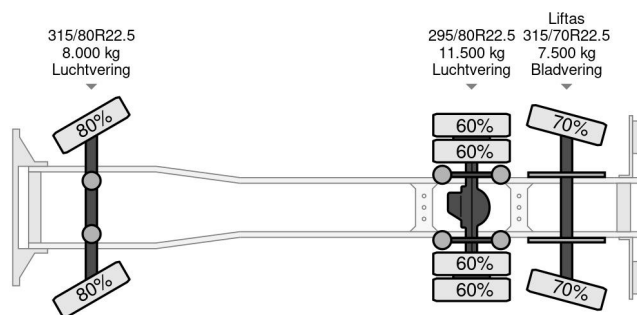

Referenznummer: 114056