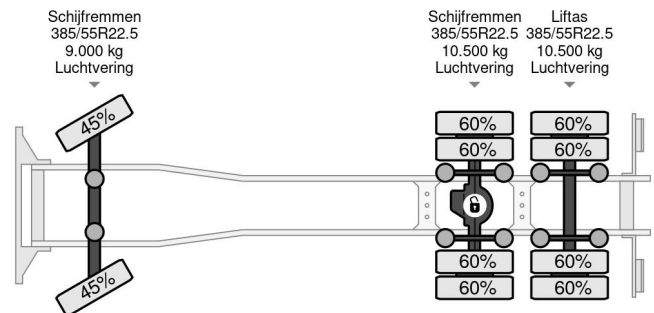

Referenznummer: 113359