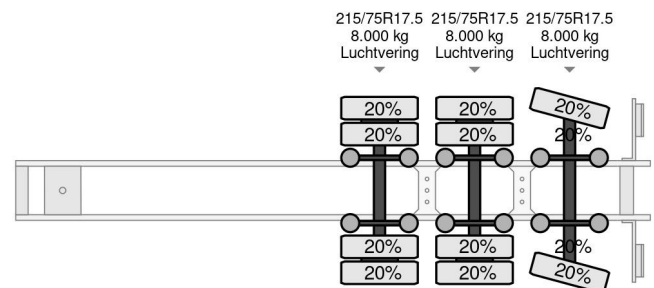

GS Meppel O-120-2400 | TRUCK TRANSPORTER | LKW TRANSPORTER

COMMON

ID	114192
Marke	GS Meppel
Konstruktion	Autotransporter
Modell	O-120-2400 TRU

PROPERTIES

Baujahr	2008
Datum der Erstzulassung	17-04-2008
Nummernschild	OK-24-KD
Fahrzeug-Identifizierungsnummer	XL908003111004003
Gewicht	11.980 kg
Nutzlast	24.020 kg
Bruttogewicht	36.000 kg
Breite	255 cm

GS Meppel O-120-2400 TRU O-120-2400 | TRUCK TRANS...

Referenznummer: 114192

ZUBEHÖR

BESCHREIBUNG

For sale:

Make and model: GS Meppel O-120-2400TRU
 First registration: 17-04-2008
 VIN: XL908003111004003
 GVW: 36.000 kg
 Empty weight: 11.980 kg
 Loading capacity: 24.020 kg
 Front lift with hydraulic extension
 Extendable center
 Raising center deck
 Extendable rear
 Safety locks on cylinders
 Aluminium ramps

Suspension | Weights | Tyres:

1st Axle: Air | 8.000 kg | 215/75R17.5 20%
 2nd Axle: Air | 8.000 kg | 245/70R17.5 20%
 3rd Axle: Air | 8.000 kg | 205/65R17.5 20%

Of course, we have more pictures and information available