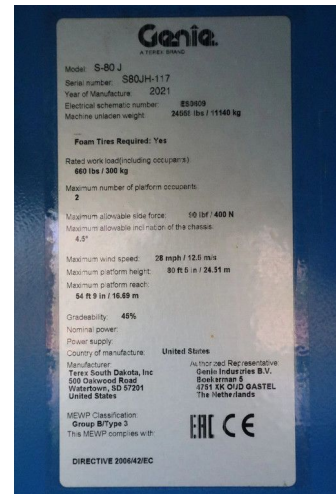

## Genie S-80 J | 26.5 METER | 300 KG | LOW HOURS

### COMMON

ID	113679-1
Marke	Genie
Konstruktion	Hebebühne

### PROPERTIES

Baujahr	2021
Betriebsstd.	665
Fahrzeug-Identifizierungsnummer	S80JH-117
Länge	798 cm
Breite	249 cm
Höhe	274 cm
Hubhöhe	2.451 cm
Tragkraft	300 cm

Width 2.49 m  
Height: 2.74 m

Equipment:  
Rotation basket  
Jib  
220 V working power in basket

Description:  
Well maintained machine. Optical and technical in good condition. Ready for work!

Of course, we have more pictures and information available, and we are looking forward to helping you.